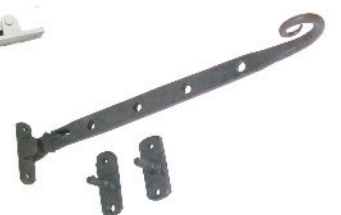

CABIN HOOKS AND STAYS

6616

6617

4205

4206

4207

8715

8716

6608

6620

6621

4208

4209

4211

10301

4251

<u>REF</u>	<u>ITEM</u>	<u>SIZE_(mm)</u>	<u>MATERIAL</u>
6616	Cabin Hook	150, 200	Brass
6617	Cabin Hook	100	Brass
4205	Cabin Hook Malleable Iron	102, 152, 203, 254, 305	Iron
4206	Cabin Hook	100,150, 200	Iron
4207	Wire Cabin Hook	75, 102, 152, 203	Iron
8715	Cabin Hook	75	Brass
8716	Cabin Hook	76	Brass
6608	Joint Stay	200, 250, 300	Brass
6620	Casement Stay Georgian	200, 250, 300	Brass
6621	Casement Stay Plain	200, 250, 300	Brass
4208	Casement Stay	200, 250, 300	Iron
4209	Quadrant Stay	152, 203	Iron
4211	Casement Stay	254	Iron
10301	Casement Stay	250, 300	Aluminium
4251	Handmade Monkey Tail Stay - Left	254MM	Iron